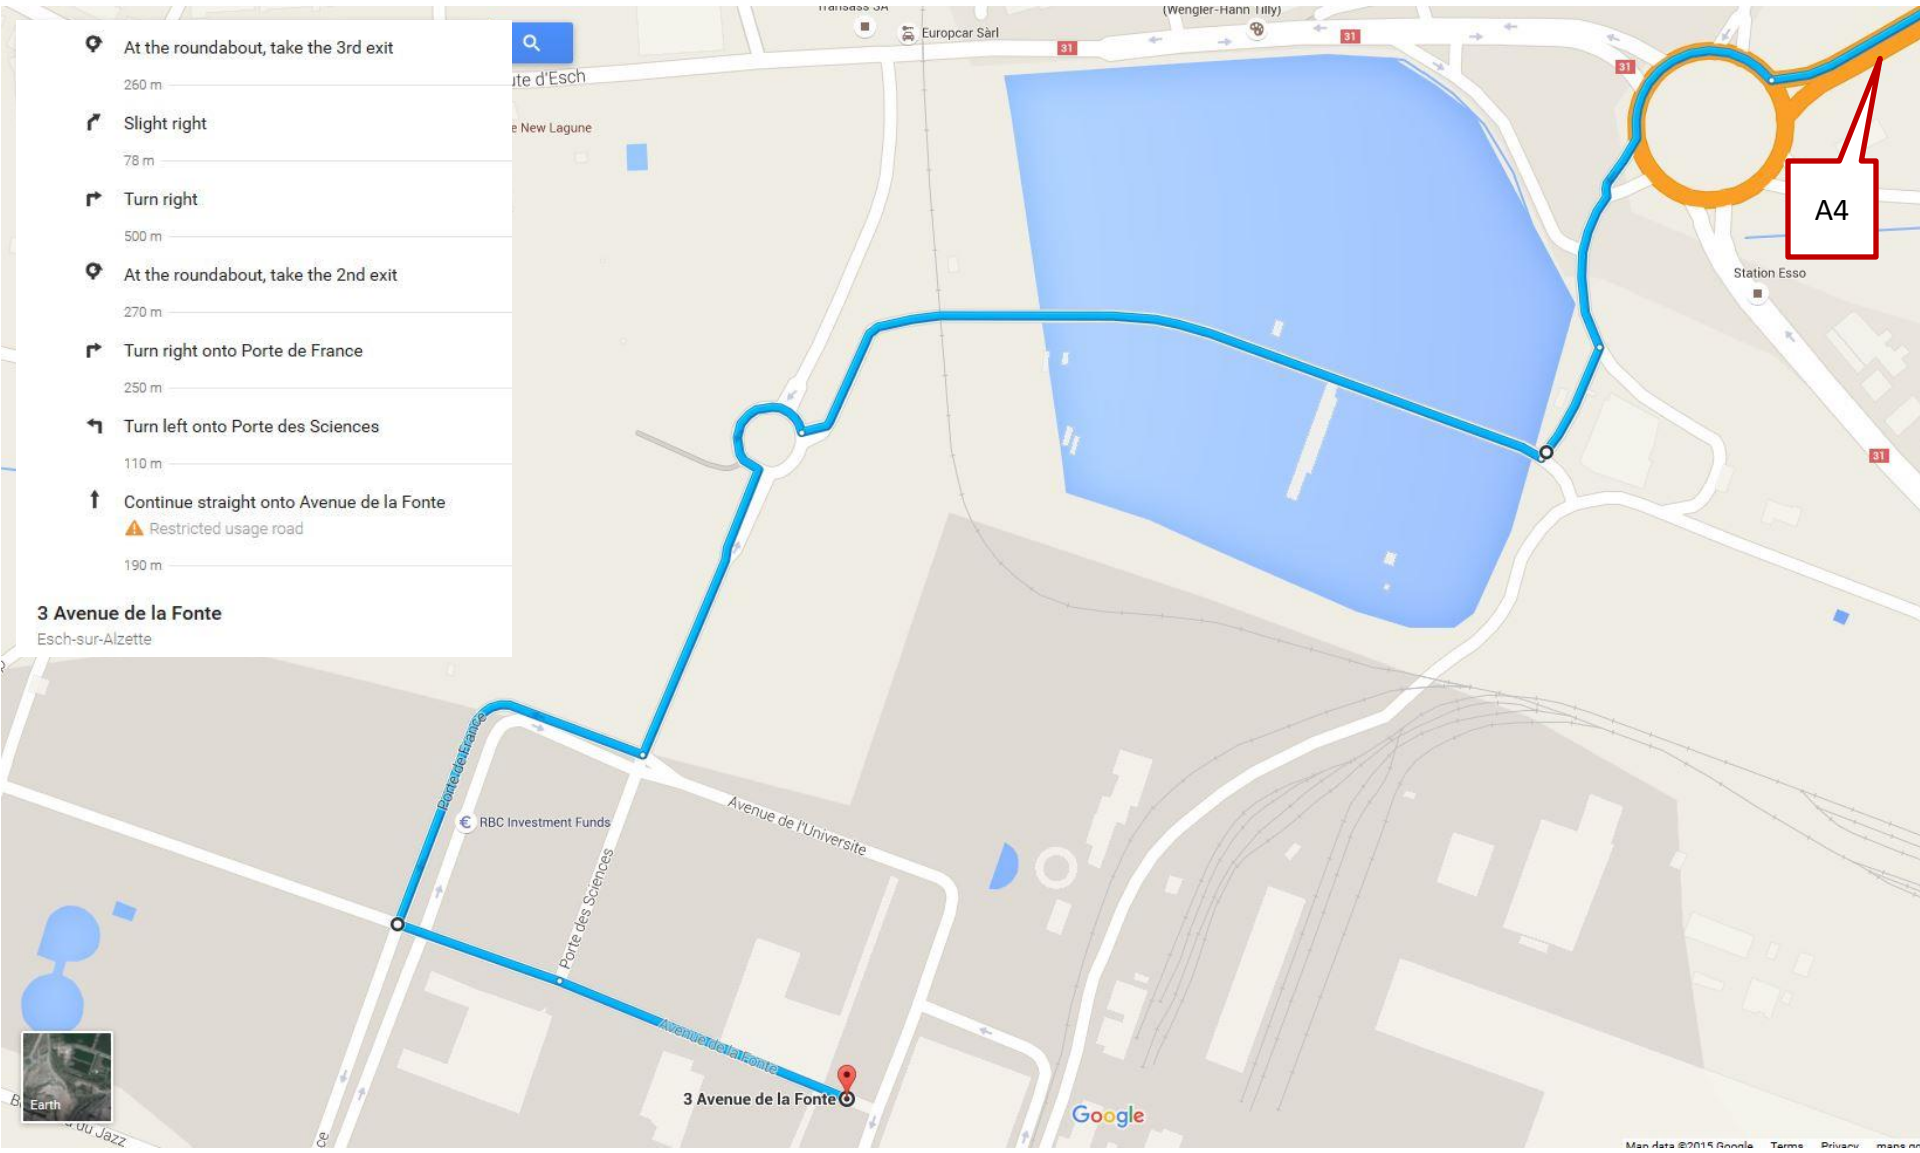

technoport[®]
business incubator | coworking | fab lab

Pass déchargement

Samedi 05/09/2015 12:00-13:30

- At the roundabout, take the 3rd exit
260 m
- Slight right
78 m
- Turn right
500 m
- At the roundabout, take the 2nd exit
270 m
- Turn right onto Porte de France
250 m
- Turn left onto Porte des Sciences
110 m
- Continue straight onto Avenue de la Fonte
190 m

3 Avenue de la Fonte
Esch-sur-Alzette

A4

Google

Reaching Belval-Université Parking

- At the roundabout, take the 4th exit onto Boulevard Charles de Gaulle/N31
1.4 km
- At the roundabout, take the 2nd exit onto N31
450 m
- At the roundabout, take the 2nd exit onto Boulevard Prince Henri/N31
450 m
- At the roundabout, take the 1st exit onto Route de Belval/CR168
2.3 km

208-224 Route de Belval
4024 Esch-sur-Alzette

11 min
6.6 km

3 Avenue de la Fonte

208-224 Route de Belval
4024 Esch-sur-Alzette, Luxembourg
49.499567, 5.945707

Walking to Technoport from P+R

- Exit P+R cross Rte de belval
- Go through Belval-Université train station
- Exit train station and walk to Rock'nRoll Av
- Take right to Av des Hauts Fourneaux
- Walk straight to reach Technoport building

208-224 Route de Belval
4024 Esch-sur-Alzette, Luxembourg
49.499567, 5.945707

Belval-Université