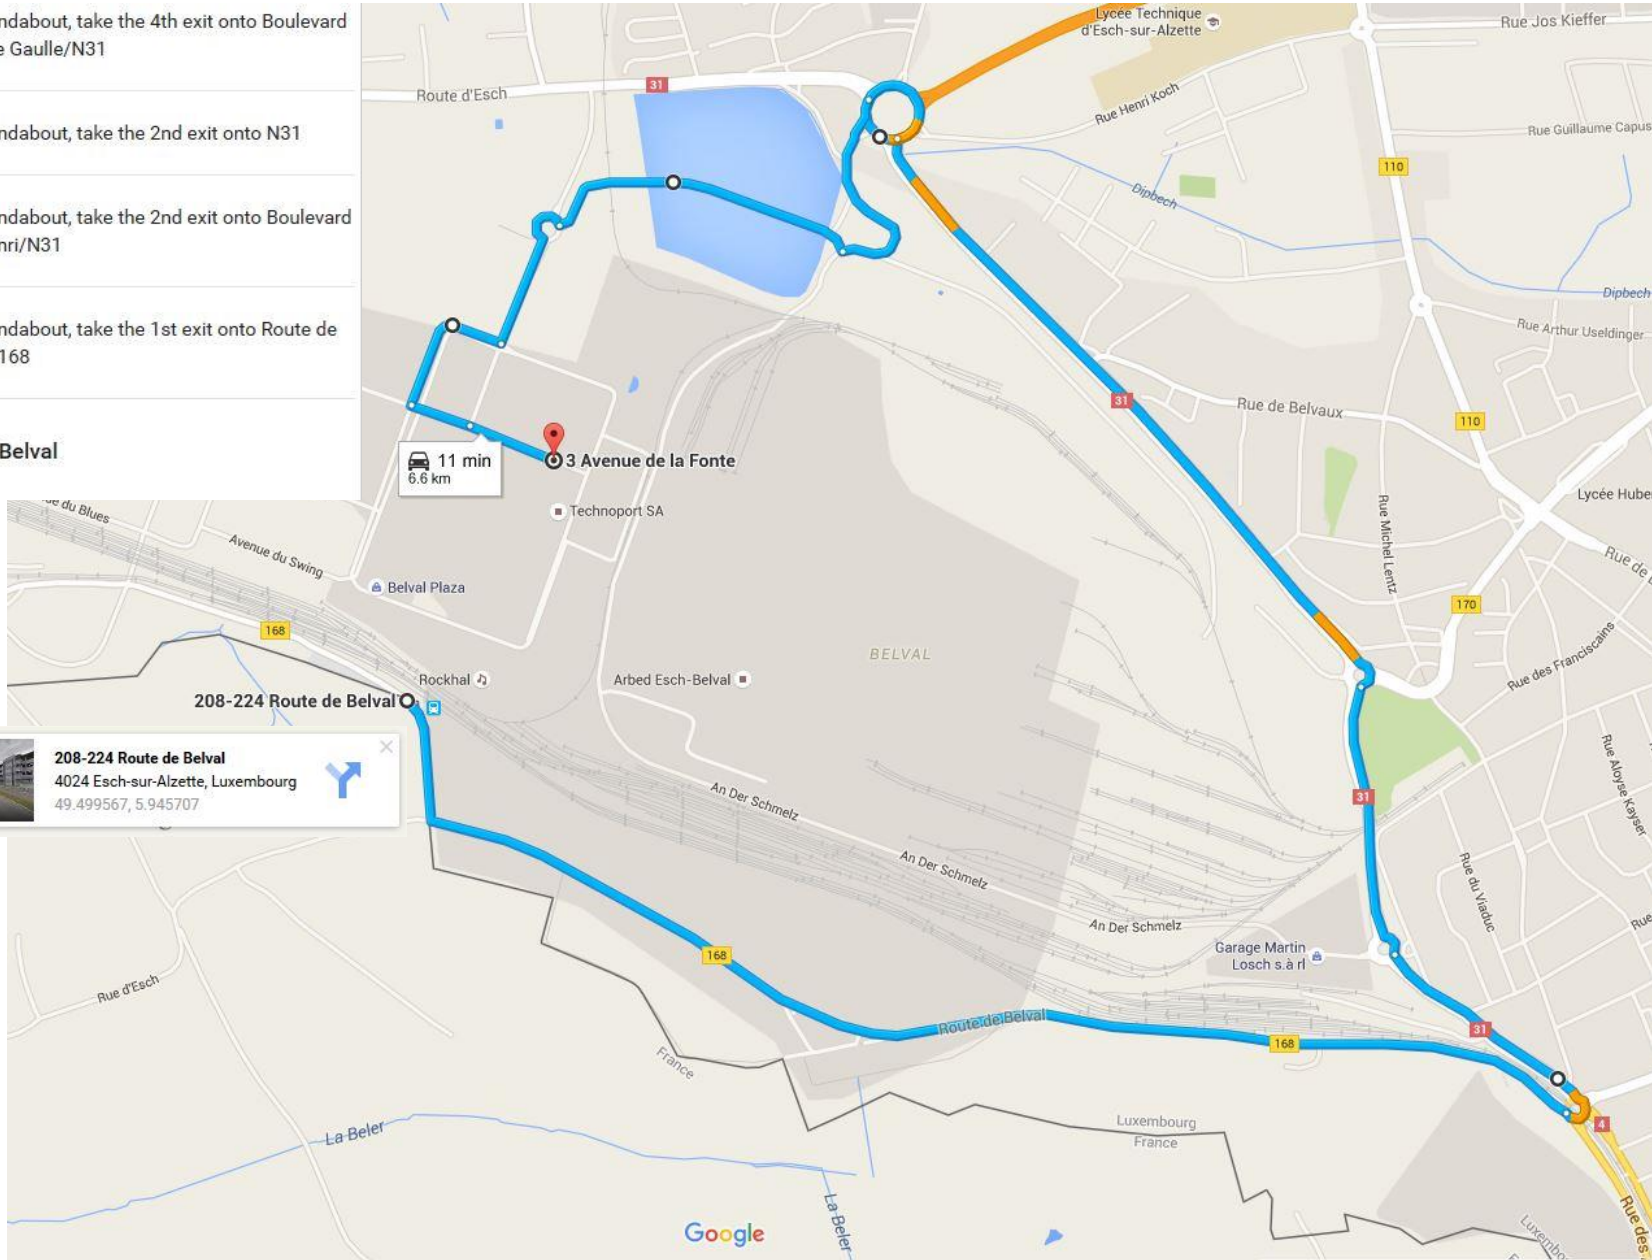

technoport[®]
business incubator | coworking | fab lab

Pass déchargement

Samedi 05/09/2015 12:00-13:30

- At the roundabout, take the 3rd exit
260 m
- Slight right
78 m
- Turn right
500 m
- At the roundabout, take the 2nd exit
270 m
- Turn right onto Porte de France
250 m
- Turn left onto Porte des Sciences
110 m
- Continue straight onto Avenue de la Fonte
190 m

3 Avenue de la Fonte
Esch-sur-Alzette

A4

Google

Reaching Belval-Université Parking

- At the roundabout, take the 4th exit onto Boulevard Charles de Gaulle/N31
1.4 km
- At the roundabout, take the 2nd exit onto N31
450 m
- At the roundabout, take the 2nd exit onto Boulevard Prince Henri/N31
450 m
- At the roundabout, take the 1st exit onto Route de Belval/CR168
2.3 km

208-224 Route de Belval
4024 Esch-sur-Alzette

11 min
6.6 km

3 Avenue de la Fonte

208-224 Route de Belval
4024 Esch-sur-Alzette, Luxembourg
49.499567, 5.945707

Walking to Technoport from P+R

- Exit P+R cross Rte de belval
- Go through Belval-Université train station
- Exit train station and walk to Rock'nRoll Av
- Take right to Av des Hauts Fourneaux
- Walk straight to reach Technoport building